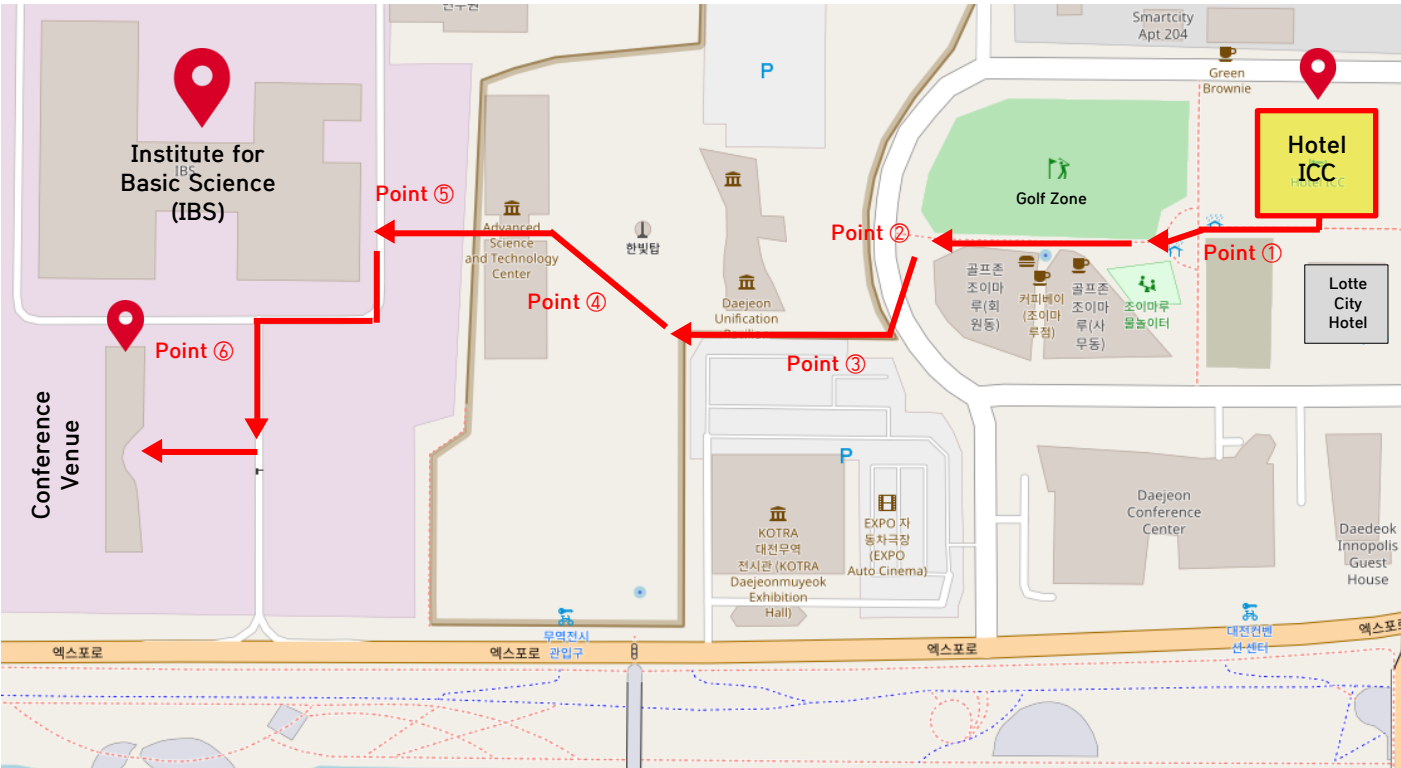

How to get to Institute for Basic Science (IBS)

- By Walk

ICC and Lotte City hotel are walking distance about 1 km far.
Please refer the map below;

<Views you will see on this route>

Hotel ICC

Point ①

Point ②

Point ③

Point ④

Point ⑤

Point ⑥